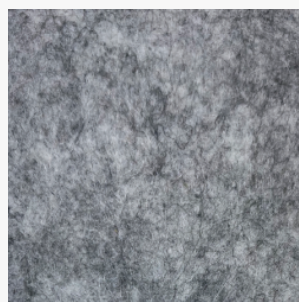

**BUCK SKIN**

**DARK BUCK SKIN**

**ARCTIC SEAL**

**GRAPHITE**

**JET BLACK**

**ASH GRAY**

**CHARCOAL**

**SHADOW**

**DARK SILVER MARBLE**

**ELEPHANT GRAY**

Custom colors available upon request.  
Minimum order quantities may apply.